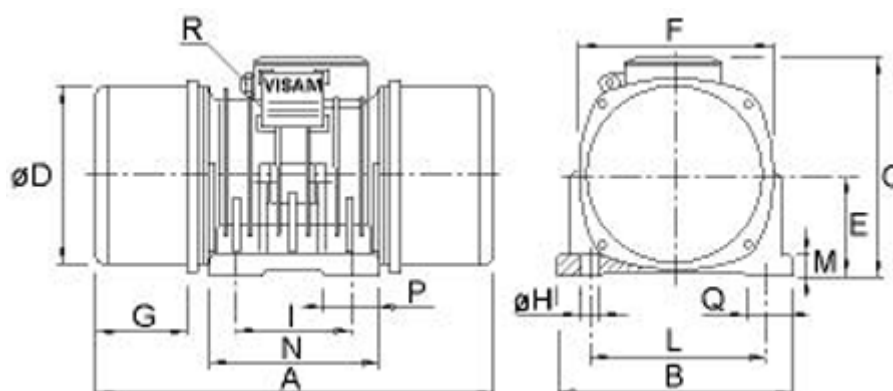

Data Sheet

Article number: 310101033002100

Description: Vibrator motor SPV 2.7 A 6.6kgcm
3000 o/m 330kg 0,28kW 3x230-400V 50hz

Measures

A = 262	L = 125
B = 160	M = 15
C = 175	N = 145
d = 126	Number H = 4
E = 72	P = 55
G = 56	Q = 50
H = 13	R = M16x1,5
I = 90	